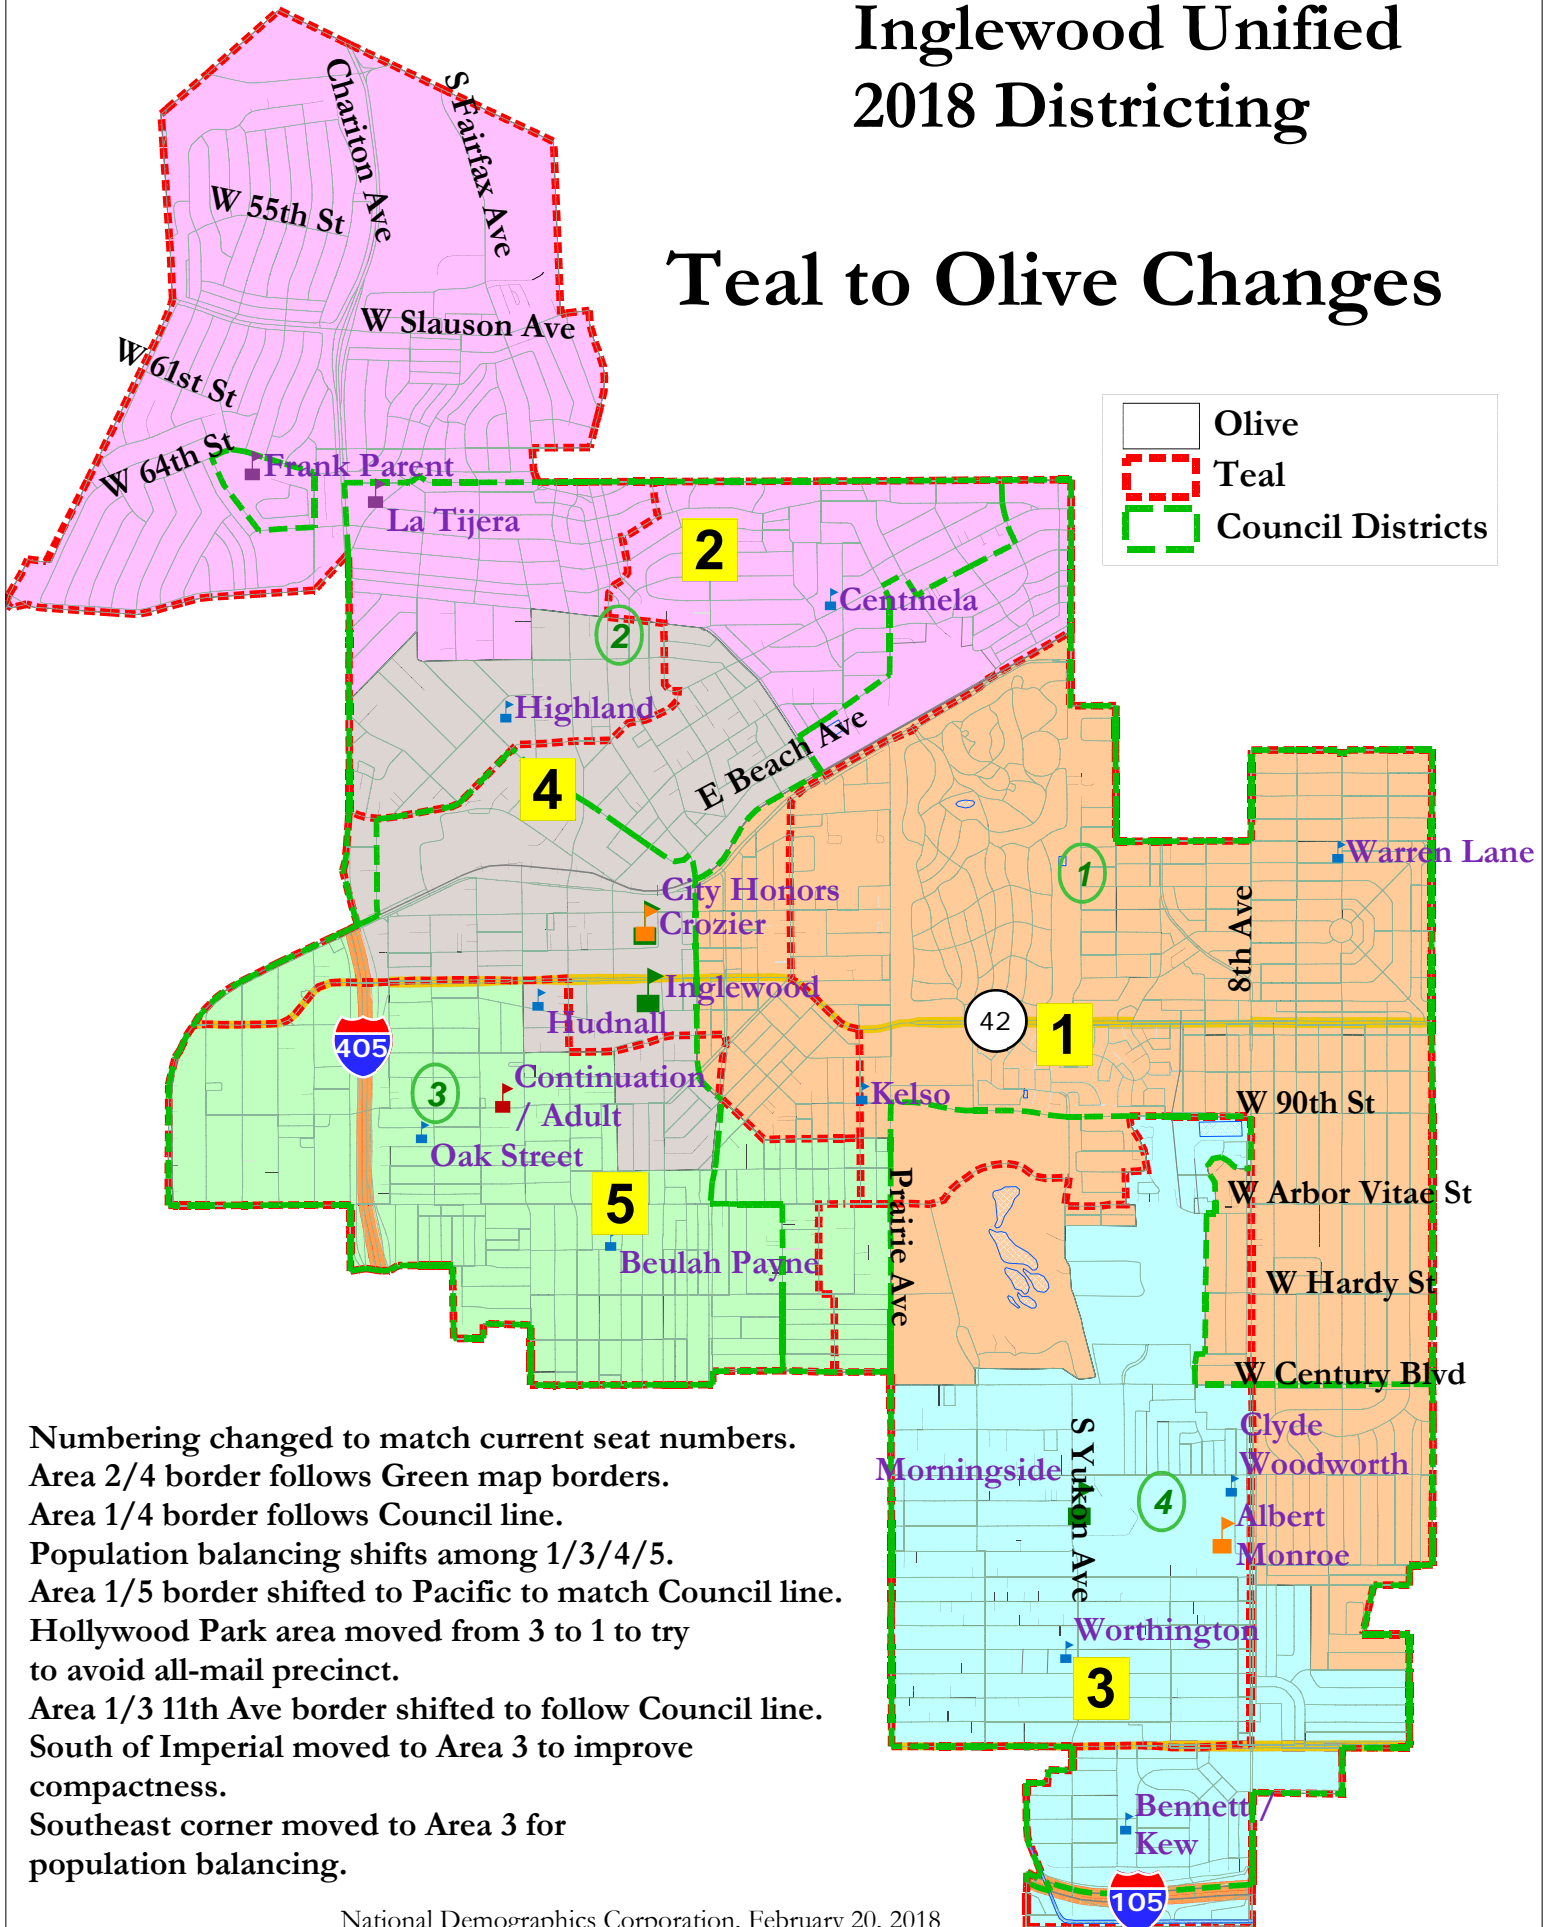

Inglewood Unified 2018 Districting

Teal to Olive Changes

Numbering changed to match current seat numbers.
 Area 2/4 border follows Green map borders.
 Area 1/4 border follows Council line.
 Population balancing shifts among 1/3/4/5.
 Area 1/5 border shifted to Pacific to match Council line.
 Hollywood Park area moved from 3 to 1 to try to avoid all-mail precinct.
 Area 1/3 11th Ave border shifted to follow Council line.
 South of Imperial moved to Area 3 to improve compactness.
 Southeast corner moved to Area 3 for population balancing.